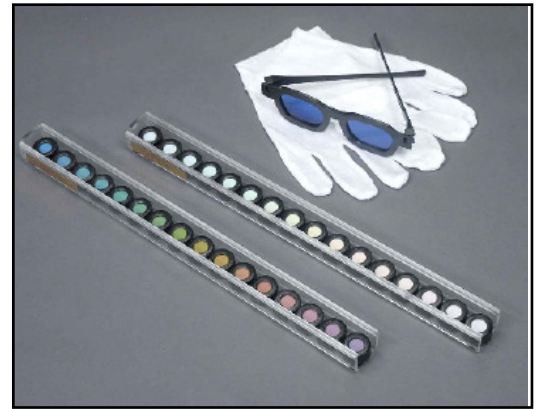

15115 \$42

C Daylight Glasses Lamp Kit

- ☑ Everthing you need for accurate color testing
- ☑ Includes lamp, 100 watt bulb & C Daylight Glasses
- ☑ Easy to use and store

15113 \$69

Farnsworth Lantern Flashlight

- ☑ 9 Interchangeable Filters
- ☑ Accurate
- ☑ inexpensive Substitute
- ☑ Portable

15171 \$199

Combo D-15 Color Test

- ☑ Farnsworth & Lanthony
- ☑ Quick and Easy to Remove
- ☑ Munsell Color System
- ☑ Two Tests for Cost of One
- ☑ Includes "C" Daylight Glasses

15130 \$279

Farnsworth Dichotomous D-15 Lanthony Desaturated D-15

- ☑ Quick and Easy to Remove
- ☑ Munsell Color System
- ☑ Includes "C" Daylight Glasses

| | | |
|------------|-------|-------|
| Farnsworth | 15126 | \$149 |
| Lanthony | 15127 | \$149 |