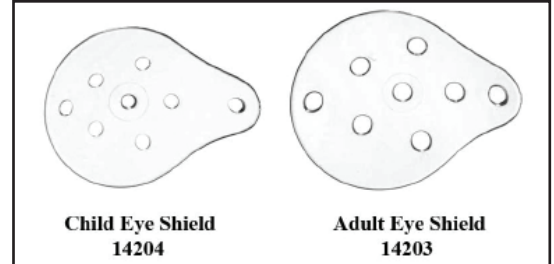

Eye Conformers / Spheres / Shields

Acrylic spheres - sterile) \$39.00

- 14251 - 12mm
- 14252 - 14mm
- 14253 - 16mm
- 14254 - 18mm
- 14255 - 20mm
- 14256 - 22mm

Acrylic Conformers -(sterile)

- without holes \$39.00
 - 14264 - Small
 - 14265 - Medium
 - 14266 - Large
- with holes \$45.00
 - 14267 - Small
 - 14268 - Medium
 - 14269 - Large

Silicone Eye Spheres- (nonsterile)

\$39.00

- 14352 - 14mm
- 14353 - 16mm
- 14354 - 18mm
- 14355 - 20mm
- 14356 - 22mm

Acrylic Eye Shields

14203 adult \$40.00 / doz
14204 child \$40.00 / doz