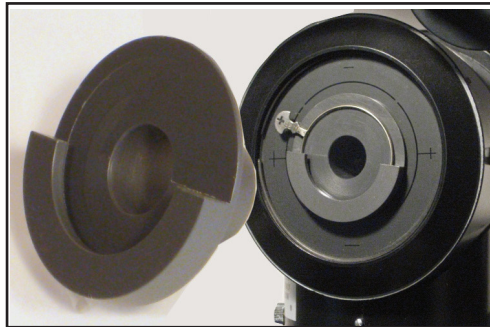

Contact Lens Tools

GuldenOphthalmics

Contact Lens Check & Keratometer Calibrator

- ☒ Easily Mounts on Most Keratometers & Slit Lamps
- ☒ Check for Warpage or Any Changes to the Base Curve & Calibrate your Keratometer
- ☒ Eliminates a need for a Radiuscope
- ☒ Economical 15179 \$49

Keratometer Range Extender

- ☒ Extends range; flatter to 30.87D or steeper to 60.62D.
- ☒ Attaches easily for temporary or permanent use
- ☒ Eliminates, bothersome taping & alignment of lenses
- 15180 \$39