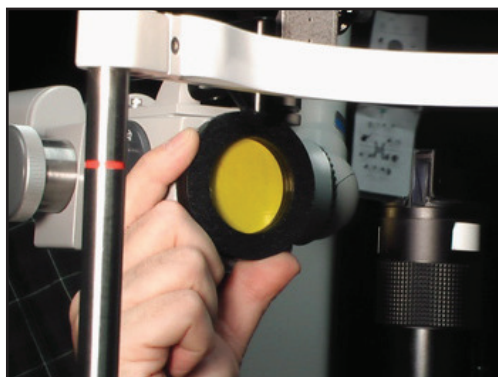

Instruments & Accessories

Gulden Ophthalmics

Slit Lamp Breath Shield

- ☒ Easy to install
- ☒ Fits Most Slit Lamps
- ☒ Protect Yourself and Patients from Respiratory Illness

14226

\$28

Slit Lamp Yellow Filter

- ☒ Use Detecting Subtle Staining
- ☒ For Dry Eye Syndrome
- ☒ Better Visualization of RGP Fluorescein Patterns
- ☒ Saves Time

15192

\$49

MG Expressor Kit

- ☒ Performed easily on outer lid with or without slit lamp
- ☒ Immediate patient relief post procedure
- ☒ Gel masks for heating eye lids & disposable roller covers included

16111

\$129

Roller Covers (25pk)

16C11

\$10.00

Slit Lamp Elbow Rest

- ☒ Keeps Users' Arm & Hand Steady
- For holding Lenses and Filters
- ☒ Elevates from 5 to 14.5 cm
- ☒ Low Cost

15194