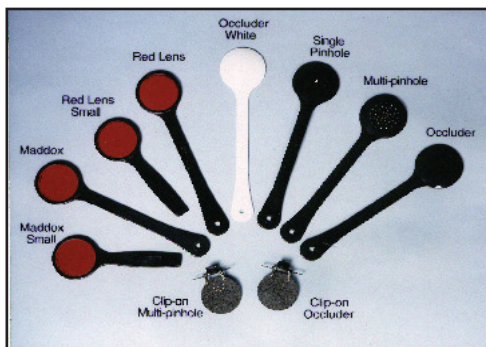

Occluders

12110	Occluder Black (Short)	\$8.00
12112	Occluder Black (Long)	\$9.00
12113	Maddox (Long)	\$12.00
12114	Maddox (Short)	\$8.00
12115	Red Lens (Long)	\$10.00
12116	Red Lens (Short)	\$8.00
12117	Occluder White	\$9.00
12127	Clip-on Multiple Pinhole	\$9.00
12128	Clip-on Occluder	\$8.00
12129	Single Pinhole	\$15.00
12130	Multiple Pinhole	\$18.00

12121	Occluder & Red Lens	\$15.00
12122	Occluder & Maddox	\$17.00
12126	Combo Occluder	\$29.00
12124	Double Maddox	\$18.00
12125	Maddox Red Lens	\$17.00

Lorgnette Occluder

- Free Practitioners Hands
- Saves Time
- Easy to Use
- High quality 12133 \$17