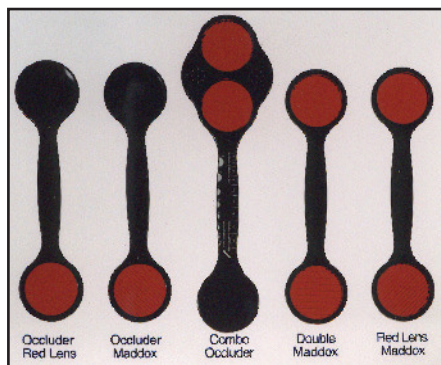

Occluders

12110	Occluder Black (Short)	\$8.00
12112	Occluder Black (Long)	\$9.00
12113	Maddox (Long)	\$12.00
12114	Maddox (Short)	\$8.00
12115	Red Lens (Long)	\$10.00
12116	Red Lens (Short)	\$8.00
12117	Occluder White	\$9.00
12127	Clip-on Multiple Pinhole	\$9.00
12128	Clip-on Occluder	\$8.00
12129	Single Pinhole	\$15.00
12130	Multiple Pinhole	\$18.00

12121	Occluder & Red Lens	\$15.00
12122	Occluder & Maddox	\$17.00
12126	Combo Occluder	\$29.00
12124	Double Maddox	\$18.00
12125	Maddox Red Lens	\$17.00

Lorgnette Occluder

- Free Practitioners Hands
- Saves Time
- Easy to Use
- High quality 12133 \$17