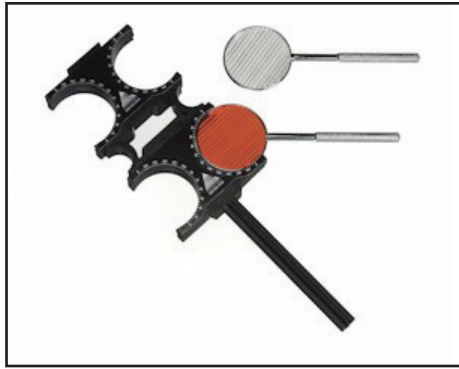

## Trial Lenses / Flippers

Maddox Trial Lens w.handle

11137 \$10.00  
11136 \$10.00 (Red)

Lens Holders

15142	Lens Holder	\$5
15143	Lens Holder w/axis	\$6
15141	Nose Bridge	\$5
15140	Handle	\$5
15144	4 Well	\$20
15145	8 Well	\$30
15146	10 Well	\$32
12301	38 mm Red/Green Maddox	\$25

(no lenses included)

Flippers

11131 (2 lens) \$22.00  
11132 (4 lens) \$23.00

Color Flipper Set

- Six Standard Powers
- Color Coded
- Easy to Identify Power
- Attractive Stand

11123 \$129

Replacement Trial Lens

- High Quality
- Chrome Finish
- Spheres, cylinders & prisms

11150 \$9

Jackson Crossed Cylinder

- Set of two
- +0.25 and +0.50

11133 \$27.00

- +0.75 and +1.00

11134 \$27.00